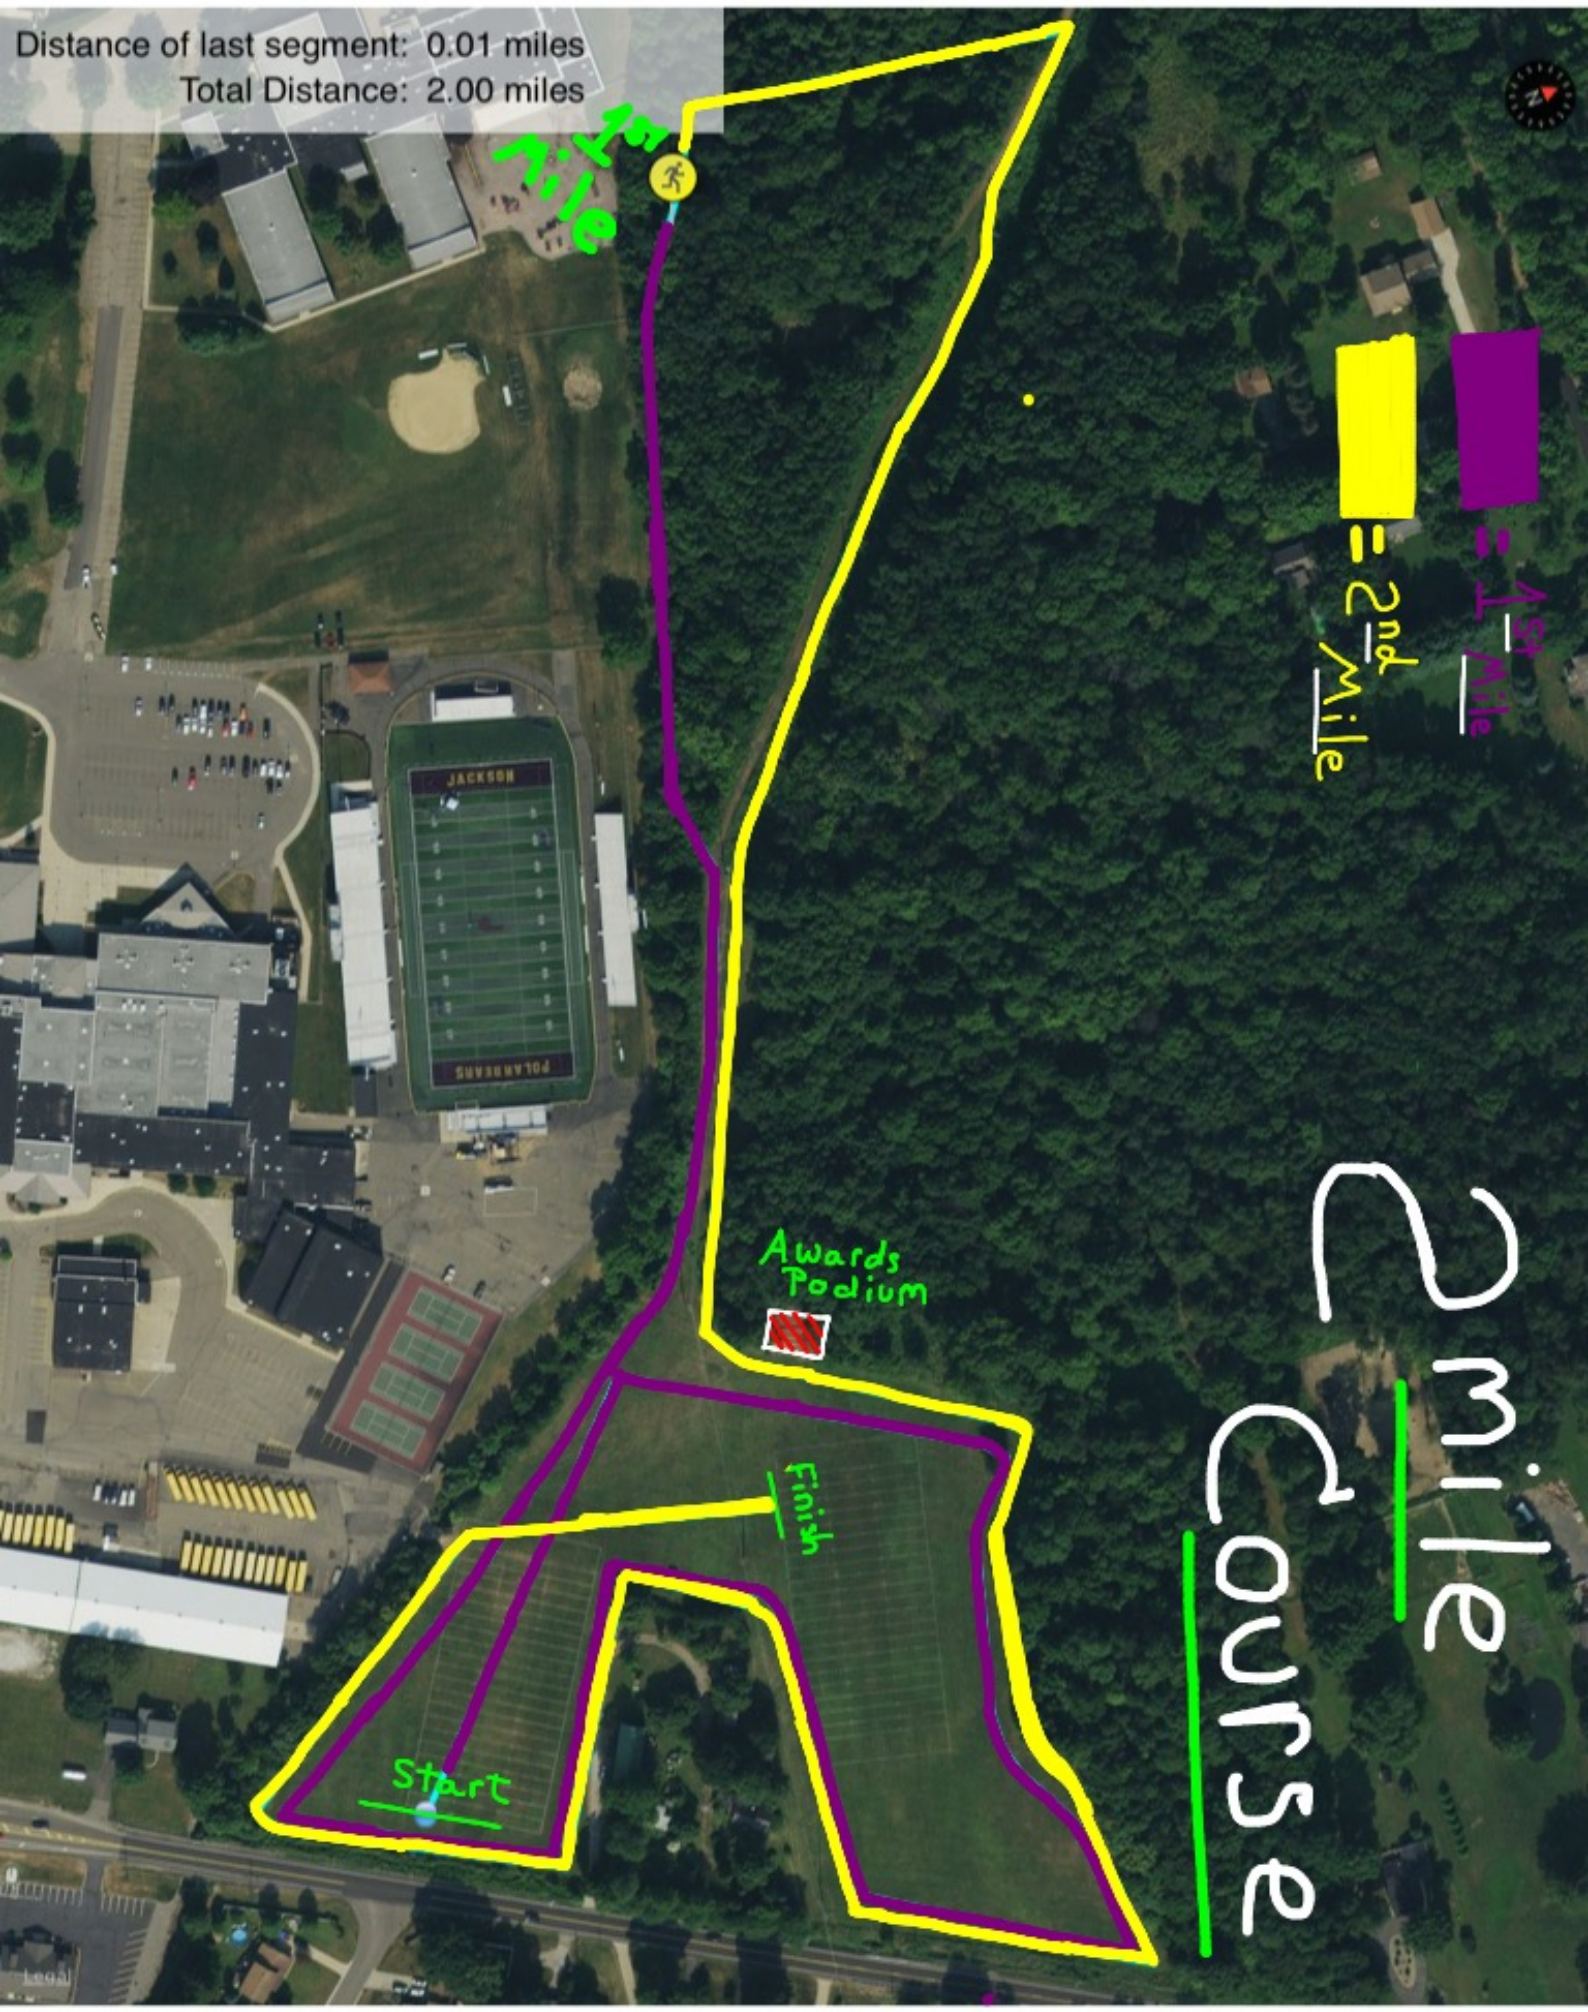

Distance of last segment: 0.01 miles
Total Distance: 2.00 miles

 = 2nd Mile
 = 1st Mile

2 mile
Course

Awards Podium

Finish

Start

JACKSON
POLARBEARS